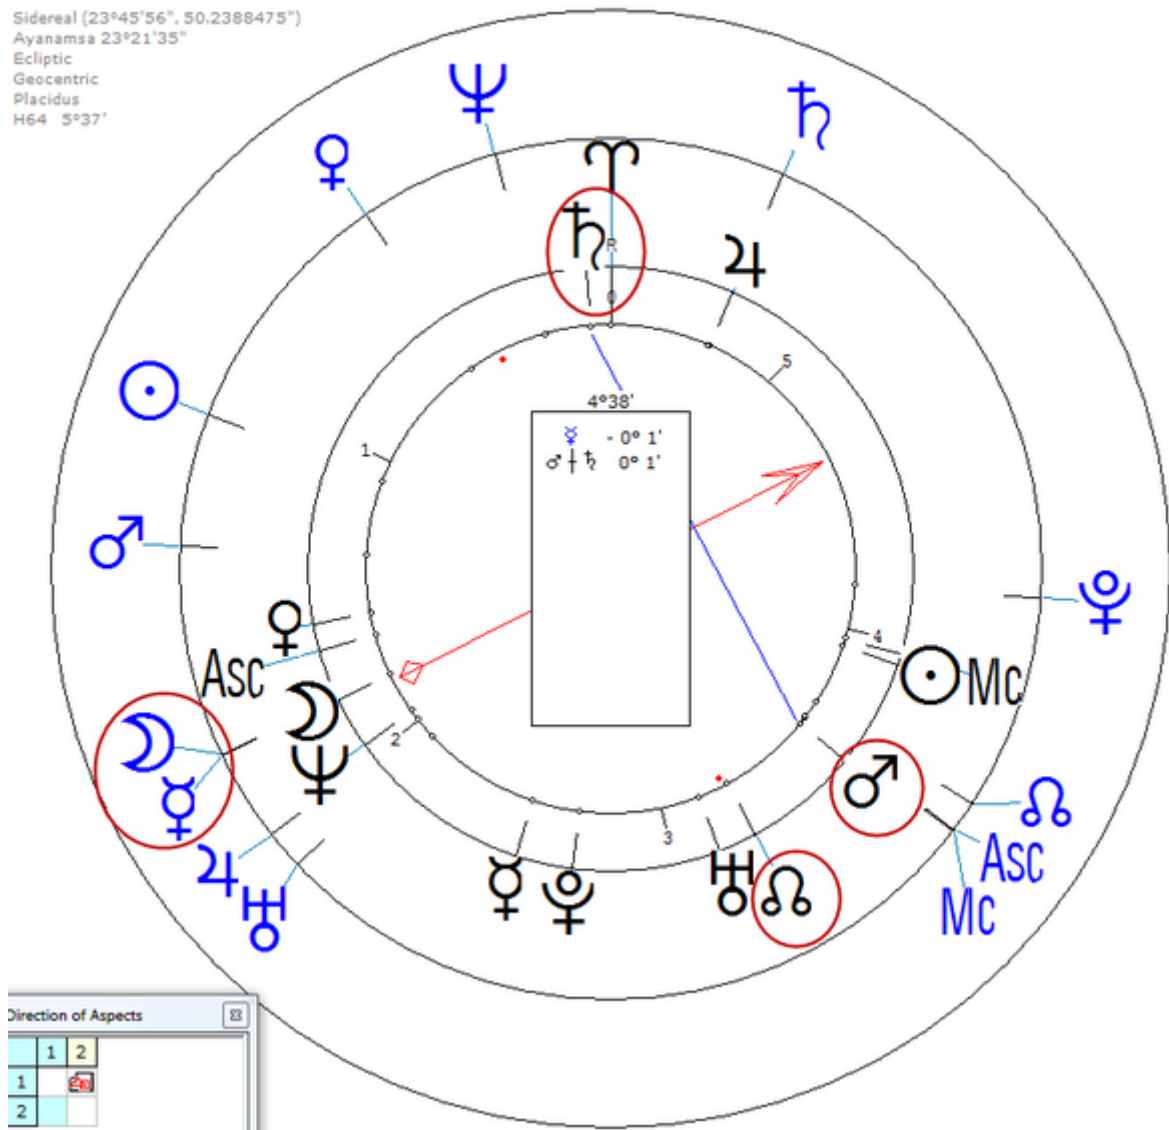

Savannah

9 October 1970 at 11:18 (= 11:18 AM)Hawthorne CA, USA, 33n54, 118w21

American porno star.

<https://www.astro.com/astro-databank/Savannah>

In a car accident, her face was seriously damaged; seeing no future, she committed suicide 7/11/1994, 1:30 AM, Los Angeles, CA.

Progressed Lunar Return (Harmonic 64)

$$\text{Lunar } \text{♀} = \text{♃}_n = \text{♁}_n = \text{♂}_n / \text{♄}_n$$

Savannah
9 October 1970 Fri 11:18 (GMT-7) 33n55 118w21
Hawthorne, California, USA
Sidereal (23°45'56", 50.2388475")
Ayanamsa 23°21'35"
Ecliptic
Geocentric
Placidus
H64 5°37'